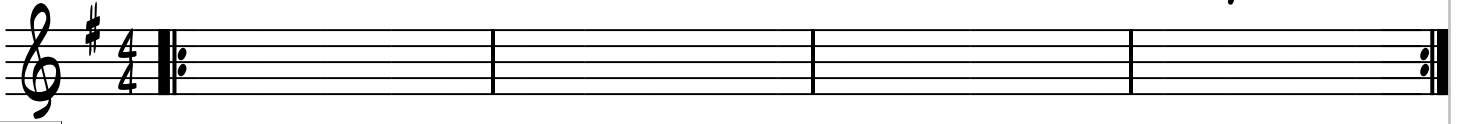

KEY = G

PURSUIT

MUSIC & WORDS BY GERALD CHAN

♩ = 130

INTRO

1

G

Bm

Em

%