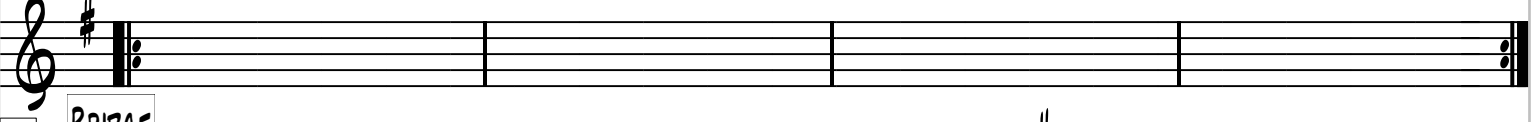

TURNAROUND / TAG

C

G

Em

D