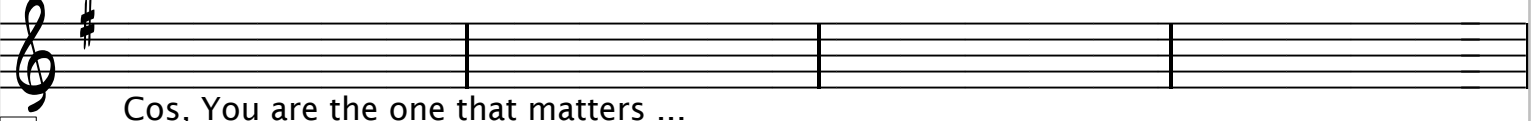

KEY = G

PURSUIT

MUSIC & WORDS BY GERALD CHAN

♩ = 130

INTRO

1

G

Bm

Em

%

5

VERSE

G

Bm

Em

%

Light a fire ...

9

G

Bm

Em

%

13

CHORUS

G

Bm

Em

%

Oh, it's all one big pursuit ...

17

G

Bm

Em

%

21

C

G

Em

D

Cos, You are the one that matters ...

25

C

G

Em

D

29

TURNAROUND / TAG

C

G

Em

D

33

BRIDGE

C

D

G

D/F#

Em

I'll never be the same ...

37

C

D

G

D/F#

Em