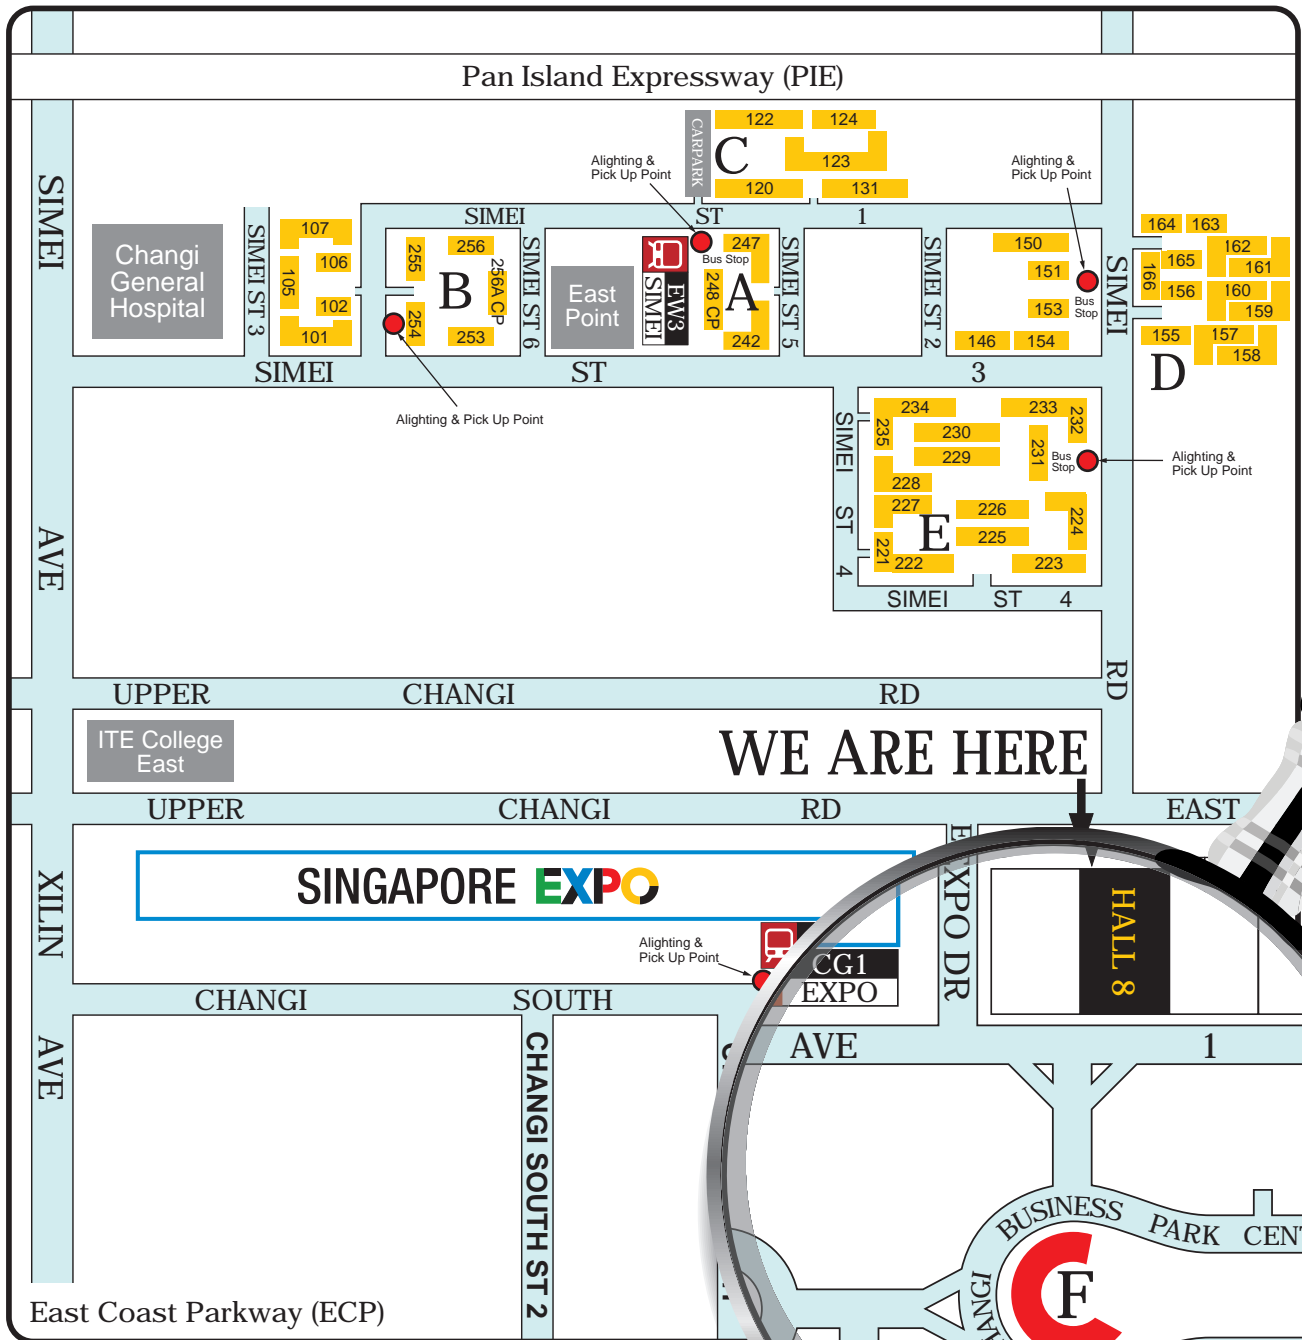

# ALTERNATIVE PARKING FACILITIES AROUND SINGAPORE EXPO

● Alighting & Pick Up Point

**LEGEND**

- A - Simei St. 5 (Carpark at Blk 248)
- B - Simei St. 1 (Carpark at Blk 256A)
- C - Simei St. 1 (Carpark at Blk 120)
- D - Simei Road (Carpark at Blk 155 & 166)
- E - Simei St. 4 (Carpark at Blk 221 & 222)
- NEW** F - The Signature Building